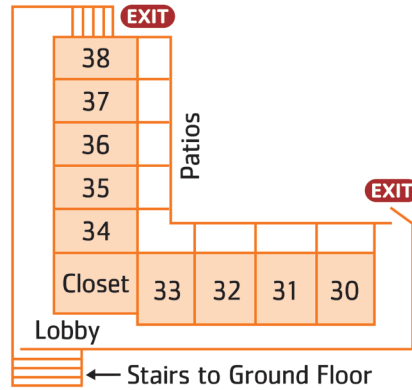

YMCA OF GREATER ROCHESTER

THE YMCA AT WATSON WOODS MAIN LODGE

LOWER LEVEL

WEST WING

GROUND LEVEL

SOUTH WING

NORTH WING

10 Minute Parking to Unload

Parking Lot

Main Entrance

Chair Lift to Studio C-D

You are here

Rooms with Private Bath