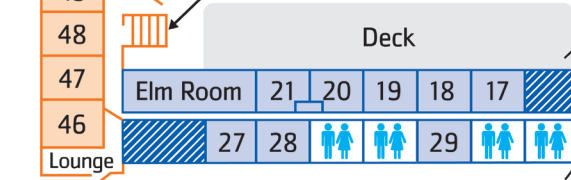

YMCA OF GREATER ROCHESTER

THE YMCA AT WATSON WOODS MAIN LODGE

LOWER LEVEL

WEST WING

GROUND LEVEL

SOUTH WING

NORTH WING

10 Minute Parking to Unload

Parking Lot

Main Entrance

Chair Lift to Studio C-D

You are here

Rooms with Private Bath