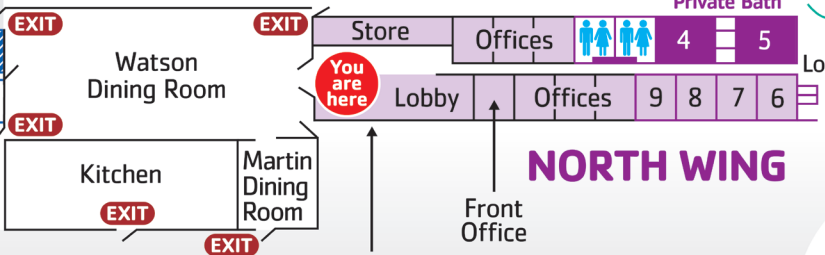

YMCA OF GREATER ROCHESTER

THE YMCA AT WATSON WOODS MAIN LODGE

LOWER LEVEL

WEST WING

GROUND LEVEL

SOUTH WING

NORTH WING

10 Minute Parking to Unload

Parking Lot

Main Entrance

Chair Lift to Studio C-D

You are here

Rooms with Private Bath