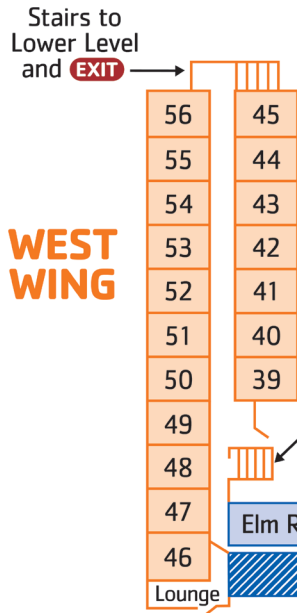

YMCA OF GREATER ROCHESTER

THE YMCA AT WATSON WOODS MAIN LODGE

LOWER LEVEL

WEST WING

GROUND LEVEL

SOUTH WING

NORTH WING

10 Minute Parking to Unload

Parking Lot

Main Entrance

Chair Lift to Studio C-D

You are here

Rooms with Private Bath