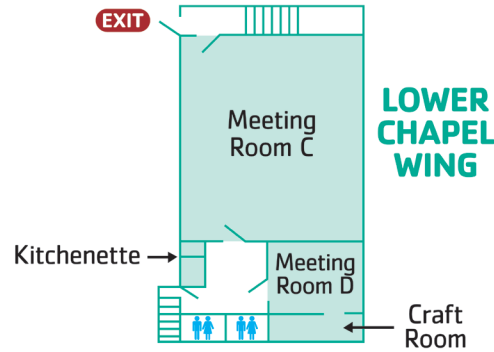

YMCA OF GREATER ROCHESTER

THE YMCA AT WATSON WOODS MAIN LODGE

LOWER LEVEL

WEST WING

GROUND LEVEL

SOUTH WING

NORTH WING

10 Minute Parking to Unload

Parking Lot

Main Entrance

Chair Lift to Studio C-D

You are here

Rooms with Private Bath