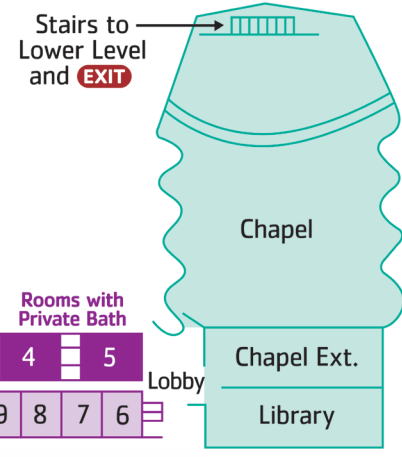

YMCA OF GREATER ROCHESTER

THE YMCA AT WATSON WOODS MAIN LODGE

LOWER LEVEL

WEST WING

GROUND LEVEL

SOUTH WING

NORTH WING

10 Minute Parking to Unload

Parking Lot

Main Entrance

Chair Lift to Studio C-D

You are here

Rooms with Private Bath