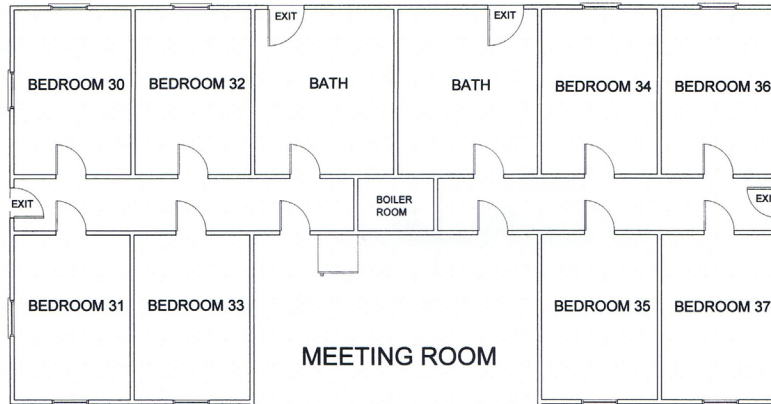

**RETREAT CENTER ONE**

CAPACITY : 32 PERSONS  
 4 PERSONS TO EACH BEDROOM  
 2 DOUBLE BUNKS IN EACH ROOM

**RETREAT CENTER TWO**

CAPACITY : 32 PERSONS  
 4 PERSONS TO EACH BEDROOM  
 2 DOUBLE BUNKS IN EACH ROOM

**RETREAT CENTER THREE**

CAPACITY : 32 PERSONS  
 4 PERSONS TO EACH BEDROOM  
 2 DOUBLE BUNKS IN EACH ROOM