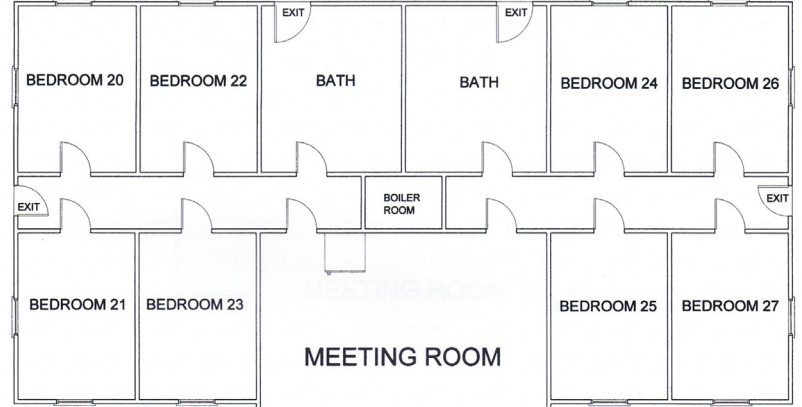

**RETREAT CENTER ONE**

CAPACITY : 32 PERSONS  
 4 PERSONS TO EACH BEDROOM  
 2 DOUBLE BUNKS IN EACH ROOM

**RETREAT CENTER TWO**

CAPACITY : 32 PERSONS  
 4 PERSONS TO EACH BEDROOM  
 2 DOUBLE BUNKS IN EACH ROOM

**RETREAT CENTER THREE**

CAPACITY : 32 PERSONS  
 4 PERSONS TO EACH BEDROOM  
 2 DOUBLE BUNKS IN EACH ROOM